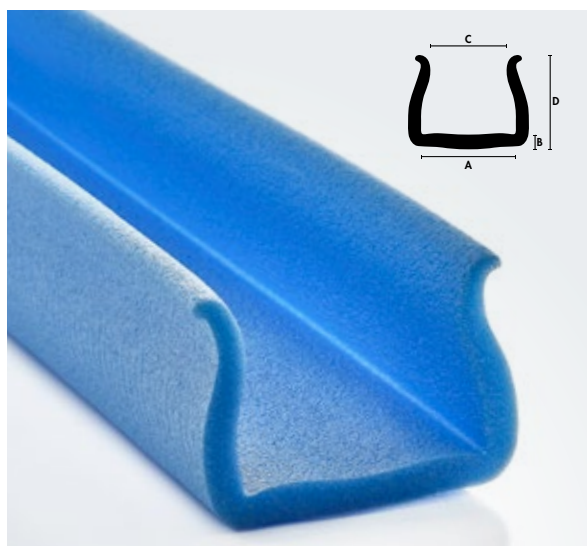

NOMAPACK® U 100-125/120

The special edge protection for large products.

COLOUR

Standard blue

LENGTH

2.000 mm ±30 mm

PACKAGING

Lengths in boxes