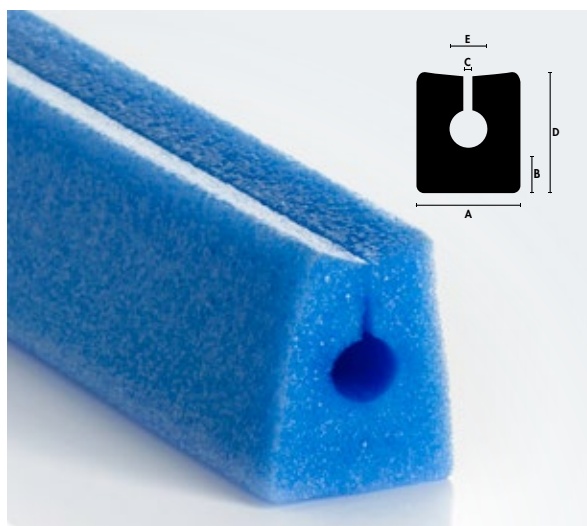

NOMAPACK® U 6-12

The Profile for products with a thickness from 6 to 12 mm. Especially suitable for products with bead or seals. It is also available with an inside PE reinforcement. The profile is supplied on coil for self-lengthening.