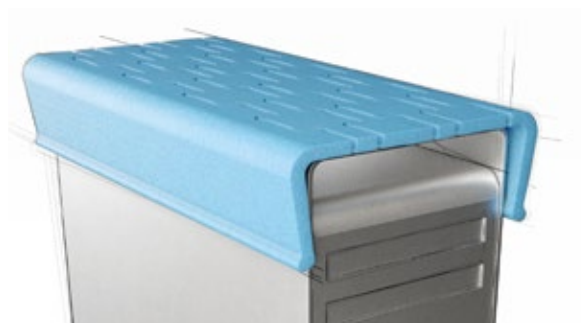

NOMAPACK® U TULIP STRETCH

The „original“ – proven profile with patented stretch system for widths up to 160 mm.

COLOUR Standard blue
LENGTH 2.000 mm ±30 mm

PACKAGING Lengths in boxes
BOXES ON PALLET 4

Type	A mm	B mm	C mm	D mm	Packaging unit m	Item code
100-120 Stretch	120-160	21 ±2	100-140	80 ±3	44	3002290