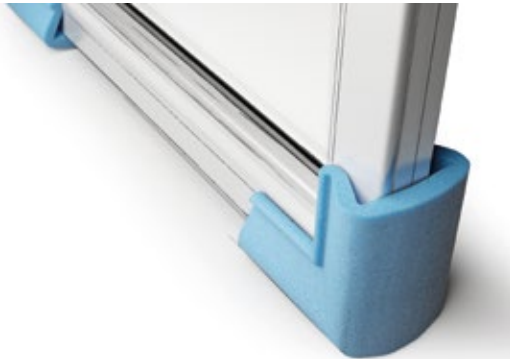

NOMAPACK® U TULIP CORNER

The easy to fix corner protection, available in various cushioning thicknesses.

COLOUR

Standard blue

BOXES ON PALLET

8 to NOMAPACK® U Tulip Corner 35-45

PACKAGING

Pieces in boxes

3 from NOMAPACK® U Tulip Corner 45-60

Type	A mm	B mm	C mm	D mm	E=F mm	Packaging unit pcs	Item code
5-15	16 ±2	7 ±1	3 ±3	29 ±2	100 ±10	900	3002163
15-25	24 ±2	8 ±1	10 ±3	35 ±3	100 ±10	600	3002166
25-35	35 ±2	10 ±1	20 ±4	41 ±3	100 ±10	450	3002168
35-45	41 ±2	12 ±2	25 ±5	46 ±3	100 ±10	300	3002170
m³/ = 0,27		785 * 585 * 585 mm					
45-60	57 ±2	14 ±2	30 ±5	60 ±2	100 ±10	500	3002173
60-80	71 ±2	15 ±2	45 ±5	66 ±2	100 ±10	400	3002175
80-100	92 ±3	18 ±2	60 ±10	68 ±3	100 ±10	280	3002178
m³/ = 0,66		1190 * 790 * 700 mm