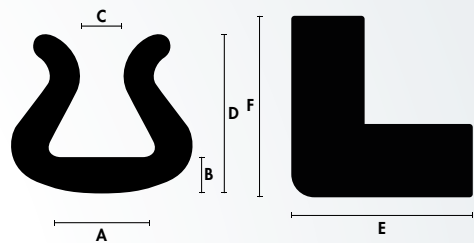

PACKAGING

Pieces in boxes

3 from NOMAPACK® U Tulip Corner 45-60

Type	A mm	B mm	C mm	D mm	E=F mm	Packaging unit pcs	Item code
5-15	16 ±2	7 ±1	3 ±3	29 ±2	100 ±10	900	3002163
15-25	24 ±2	8 ±1	10 ±3	35 ±3	100 ±10	600	3002166
25-35	35 ±2	10 ±1	20 ±4	41 ±3	100 ±10	450	3002168
35-45	41 ±2	12 ±2	25 ±5	46 ±3	100 ±10	300	3002170
m³/ = 0,27		785 * 585 * 585 mm					
45-60	57 ±2	14 ±2	30 ±5	60 ±2	100 ±10	500	3002173
60-80	71 ±2	15 ±2	45 ±5	66 ±2	100 ±10	400	3002175
80-100	92 ±3	18 ±2	60 ±10	68 ±3	100 ±10	280	3002178
m³/ = 0,66		1190 * 790 * 700 mm