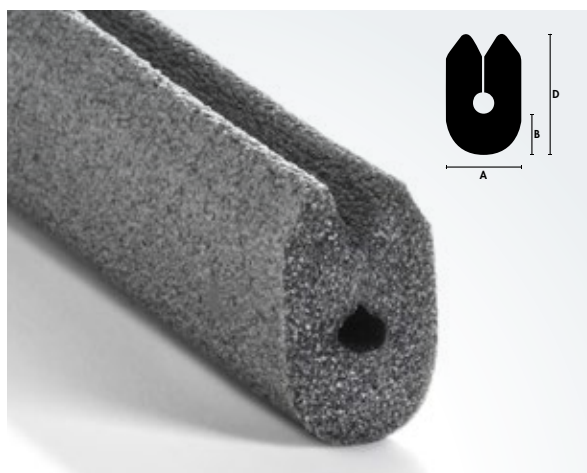

$\text{m}^3 / \text{box} = 0,50$
 2040 * 590 * 390 mm

NOMAPACK® U 0-3

Special edge-protection for narrow products up to 3 mm. Prevents bends against sharp edges. The profile is supplied on coil for self-lengthening.