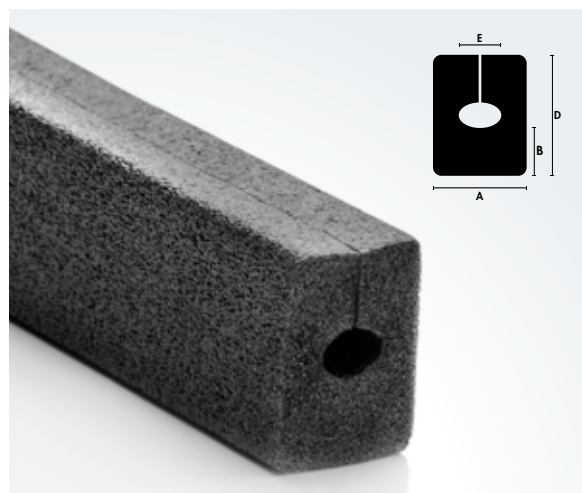

BOXES/COILS ON PALLET

4

Type	A mm	B mm	D mm	E mm	Packaging unit m	Item code
0 - 6/2 m*	28,5 ±1	14,5 ±1	37 ±1	13 ±1	320	3002269
m³/ = 0,50		2040 * 590 * 390 mm			*2.000 mm ±30mm	
0 - 6	28,5 ±1	14,5 ±1	37 ±1	13 ±1	320	3002270
m³/ = 0,70		1200 * 460 mm