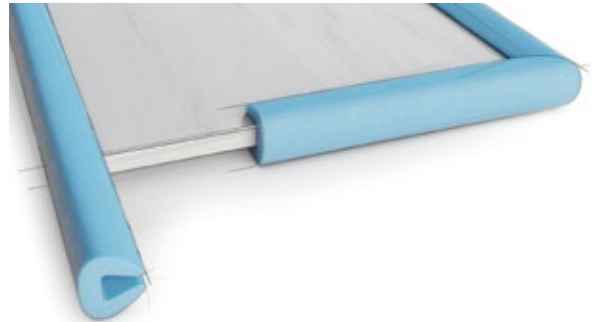

NOMAPACK® U CLASSIC

The „classic“ profile.

COLOUR

Standard blue

LENGTH

2.000 mm $\pm$ 30 mm

PACKAGING

Lengths in boxes

BOXES ON PALLET

4