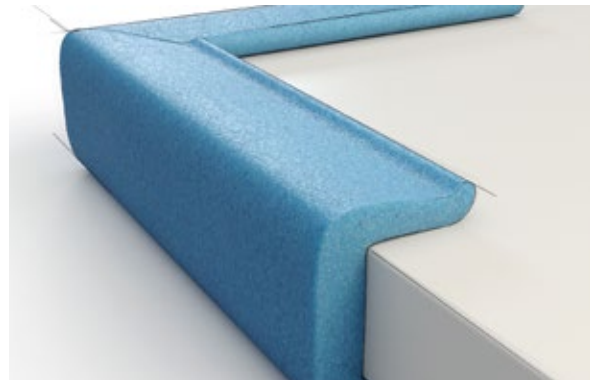

**BOXES/COILS
ON PALLET**

4

Type	A mm	B mm	C mm	D mm	Packaging unit m	Item code
5-15	16 ±2	7 ±1	3 ±3	29 ±2	560	3002243
15-25	24 ±2	8 ±1	10 ±3	35 ±3	320	3002250
25-35	35 ±2	10 ±1	20 ±4	40 ±3	240	3002257
35-45	41 ±2	12 ±2	25 ±5	46 ±3	180	3002261
45-60	57 ±2	14 ±2	30 ±5	60 ±2	100	3002267
60-80	71 ±2	15 ±2	45 ±5	66 ±2	80	3002279
80-100	92 ±3	18 ±2	60 ±10	68 ±3	72	3002288
100-120	120 ±4	21 ±2	98 ±10	80 ±3	44	3002289
m³/ = 0,50		2040 * 590 * 390 mm				
5-15	16 ±2	7 ±1	3 ±3	29 ±2	500	3002241
15-25	24 ±2	8 ±1	10 ±3	35 ±3	220	3002248
m³/ = 0,70		1200 * 460 mm