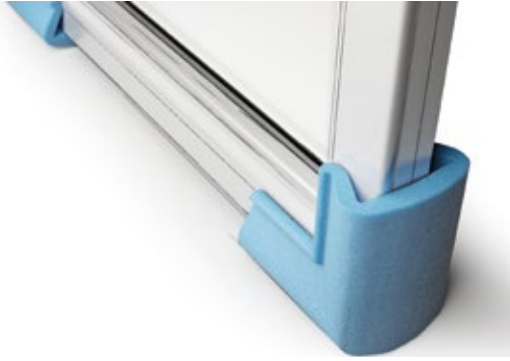

NOMAPACK® U TULIP CORNER

The easy to fix corner protection, available in various cushioning thicknesses.

COLOUR

Standard blue

BOXES ON PALLET

8 to NOMAPACK® U Tulip Corner 35-45

PACKAGING

Pieces in boxes

3 from NOMAPACK® U Tulip Corner 45-60

Type	A mm	B mm	C mm	D mm	E=F mm	Packaging unit pcs	Item code
∞	5 - 15	16 ±2	7 ±1	3 ±3	29 ±2	100 ±10	900 3002163
∞	15 - 25	24 ±2	8 ±1	10 ±3	35 ±3	100 ±10	600 3002166
∞	25 - 35	35 ±2	10 ±1	20 ±4	41 ±3	100 ±10	450 3002168
∞	35 - 45	41 ±2	12 ±2	25 ±5	46 ±3	100 ±10	300 3002170
m³ / = 0,27		785 * 585 * 585 mm					
∞	45 - 60	57 ±2	14 ±2	30 ±5	60 ±2	100 ±10	500 3002173
∞	60 - 80	71 ±2	15 ±2	45 ±5	66 ±2	100 ±10	400 3002175
∞	80 - 100	92 ±3	18 ±2	60 ±10	68 ±3	100 ±10	280 3002178
m³ / = 0,66		1190 * 790 * 700 mm