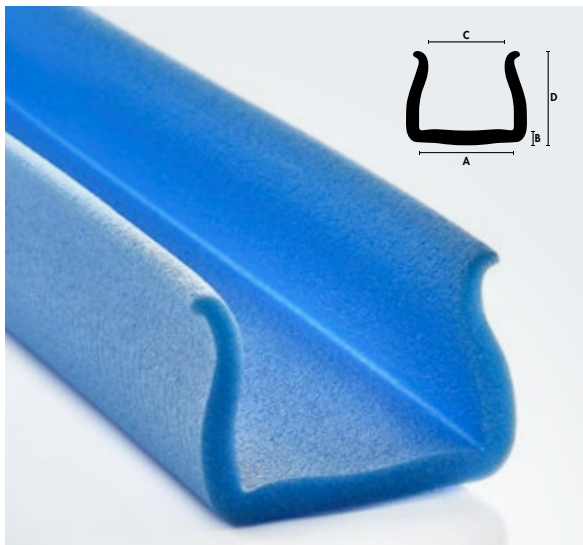

NOMAPACK® U 100-125/120

The special edge protection for large products.

COLOUR	LENGTH
Standard blue	2.000 mm ±30 mm
PACKAGING	BOXES ON PALLET
Lengths in boxes	4