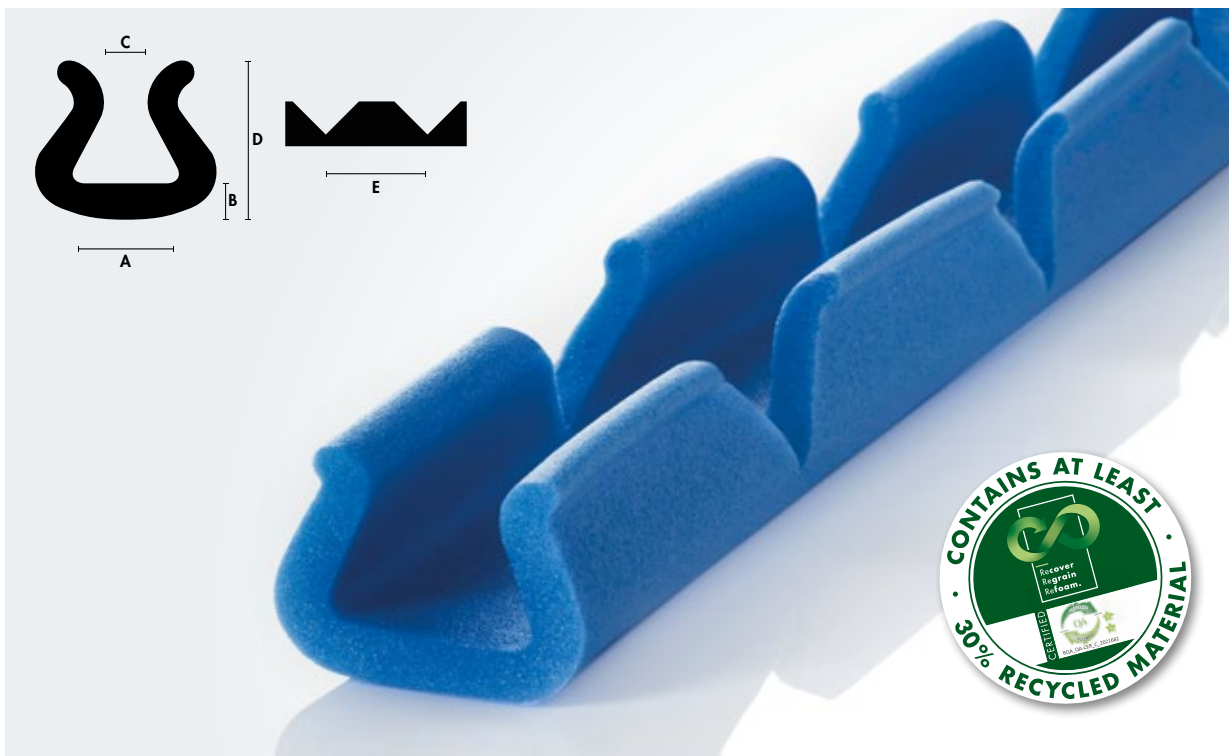

NOMAPACK® U MULTISHAPE

The high flexibility profile which adapts to every radius and angle thanks to the V-cut. The profile is supplied on coil for self-lengthening.

COLOUR
Standard blue

COILS ON PALLET
4

PACKAGING
On coils

Type	A mm	B mm	C mm	D mm	E mm	Packaging unit m	Item code
∞ 5 - 15 MS	16 ±2	7 ±1	3 ±3	29 ±2	150 ±10	480	3002242
∞ 15 - 25 MS	24 ±2	8 ±1	10 ±3	35 ±3	170 ±10	250	3002249
∞ 25 - 35 MS	35 ±2	10 ±1	20 ±4	40 ±3	170 ±10	150	3002255
∞ 35 - 45 MS	41 ±2	12 ±2	25 ±5	46 ±3	170 ±10	140	3002260

m³/∞ = 0,70   ∞ 1200 * 460 mm