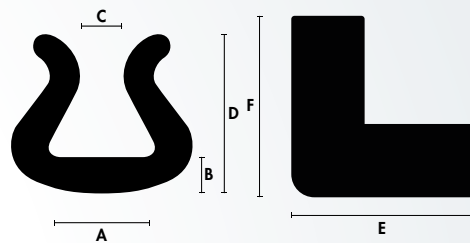

PACKAGING

Pieces in boxes

3 from NOMAPACK® U Tulip Corner 45-60

Type	A mm	B mm	C mm	D mm	E=F mm	Packaging unit pcs	Item code
∞	5 - 15	16 ±2	7 ±1	3 ±3	29 ±2	100 ±10	900 3002163
∞	15 - 25	24 ±2	8 ±1	10 ±3	35 ±3	100 ±10	600 3002166
∞	25 - 35	35 ±2	10 ±1	20 ±4	41 ±3	100 ±10	450 3002168
∞	35 - 45	41 ±2	12 ±2	25 ±5	46 ±3	100 ±10	300 3002170
m³ / = 0,27		785 * 585 * 585 mm					
∞	45 - 60	57 ±2	14 ±2	30 ±5	60 ±2	100 ±10	500 3002173
∞	60 - 80	71 ±2	15 ±2	45 ±5	66 ±2	100 ±10	400 3002175
∞	80 - 100	92 ±3	18 ±2	60 ±10	68 ±3	100 ±10	280 3002178
m³ / = 0,66		1190 * 790 * 700 mm