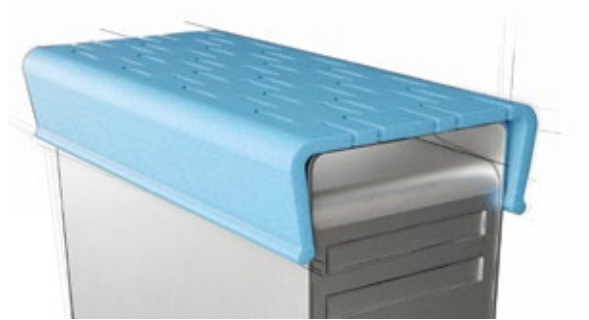

Type	A mm	B mm	C mm	D mm	Packaging unit m	Item code
∞ 100 - 120 Stretch	120 - 160	21 ±2	100 - 140	80 ±3	44	3002290

m³ / = 0,50

2040 * 590 * 390 mm