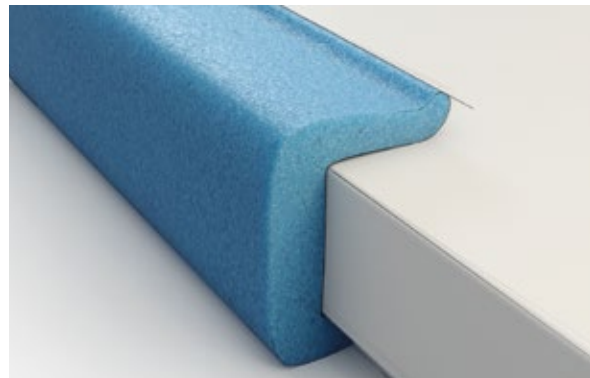

Type	A mm	B mm	C mm	D mm	Packaging unit m	Item code
∞ 5 - 15	16 ±2	7 ±1	3 ±3	29 ±2	560	3002243
∞ 15 - 25	24 ±2	8 ±1	10 ±3	35 ±3	320	3002250
∞ 25 - 35	35 ±2	10 ±1	20 ±4	40 ±3	240	3002257
∞ 35 - 45	41 ±2	12 ±2	25 ±5	46 ±3	180	3002261
∞ 45 - 60	57 ±2	14 ±2	30 ±5	60 ±2	100	3002267
∞ 60 - 80	71 ±2	15 ±2	45 ±5	66 ±2	80	3002279
∞ 80 - 100	92 ±3	18 ±2	60 ±10	68 ±3	72	3002288
∞ 100 - 120	120 ±4	21 ±2	98 ±10	80 ±3	44	3002289

m³/☐ = 0,50

☐ 2040 * 590 * 390 mm

∞ 5 - 15	16 ±2	7 ±1	3 ±3	29 ±2	500	3002241
∞ 15 - 25	24 ±2	8 ±1	10 ±3	35 ±3	220	3002248

m³/🌀 = 0,70

🌀 1200 * 460 mm

NMC reserves the right to update the product line or its technical features to the state-of-the-art technology anytime and without previous announcement. All given information is to the best of our knowledge. If you have any questions concerning technical details please contact the NMC information service. Any partial reproduction or reprint shall require our explicit approval.