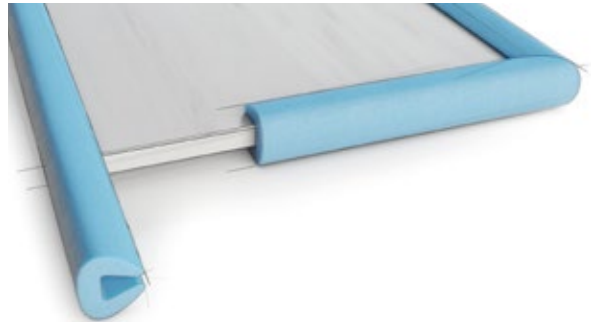

NOMAPACK® U CLASSIC

The „classic“ profile.

COLOUR

Standard blue

LENGTH

2.000 mm ±30 mm

PACKAGING

Lengths in boxes

BOXES ON PALLET

4