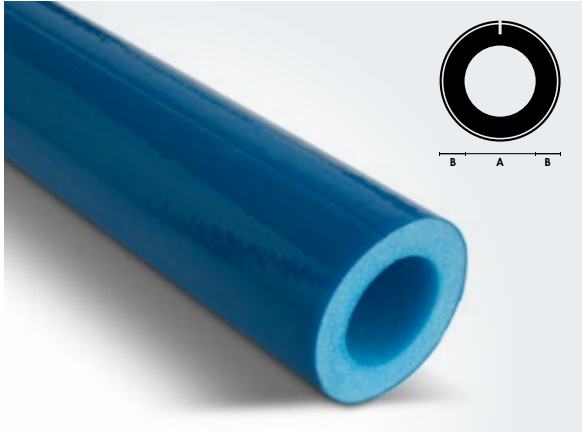

NOMA® PROTECT

TUFF PAD

NOMA® PROTECT Tuff Pad are coextruded round foams with a reinforced outer skin which offers various applications. Ideal to protect our kids while playing and climbing on playgrounds, trampolines or other game areas. NOMA® PROTECT Tuff Pad are always there to prevent injuries and crushes. They cover the complete metallic structure and provide a long term protection.

PRODUCT FEATURES:

- › PE-LD foam / Outer skin PE-LD
- › Supplied as lengths
- › Water absorption < 1 – vol.% after 40 days
- › Recyclable

- › Relatively UV resistant
- › Conform with norm EN 71-3
- › Pre-slit for easy use
- › Other colours available on request
- › Washable

APPLICATIONS:

- › Playgrounds, kids playing areas and climbing frames
- › Scaffolding
- › Horse trailer – bar coating
- › Ski areas/ski lifts
- › Diverse

NOMA® PROTECT TUFF PAD

The UV resistant pre-slit profile for easy fixation.